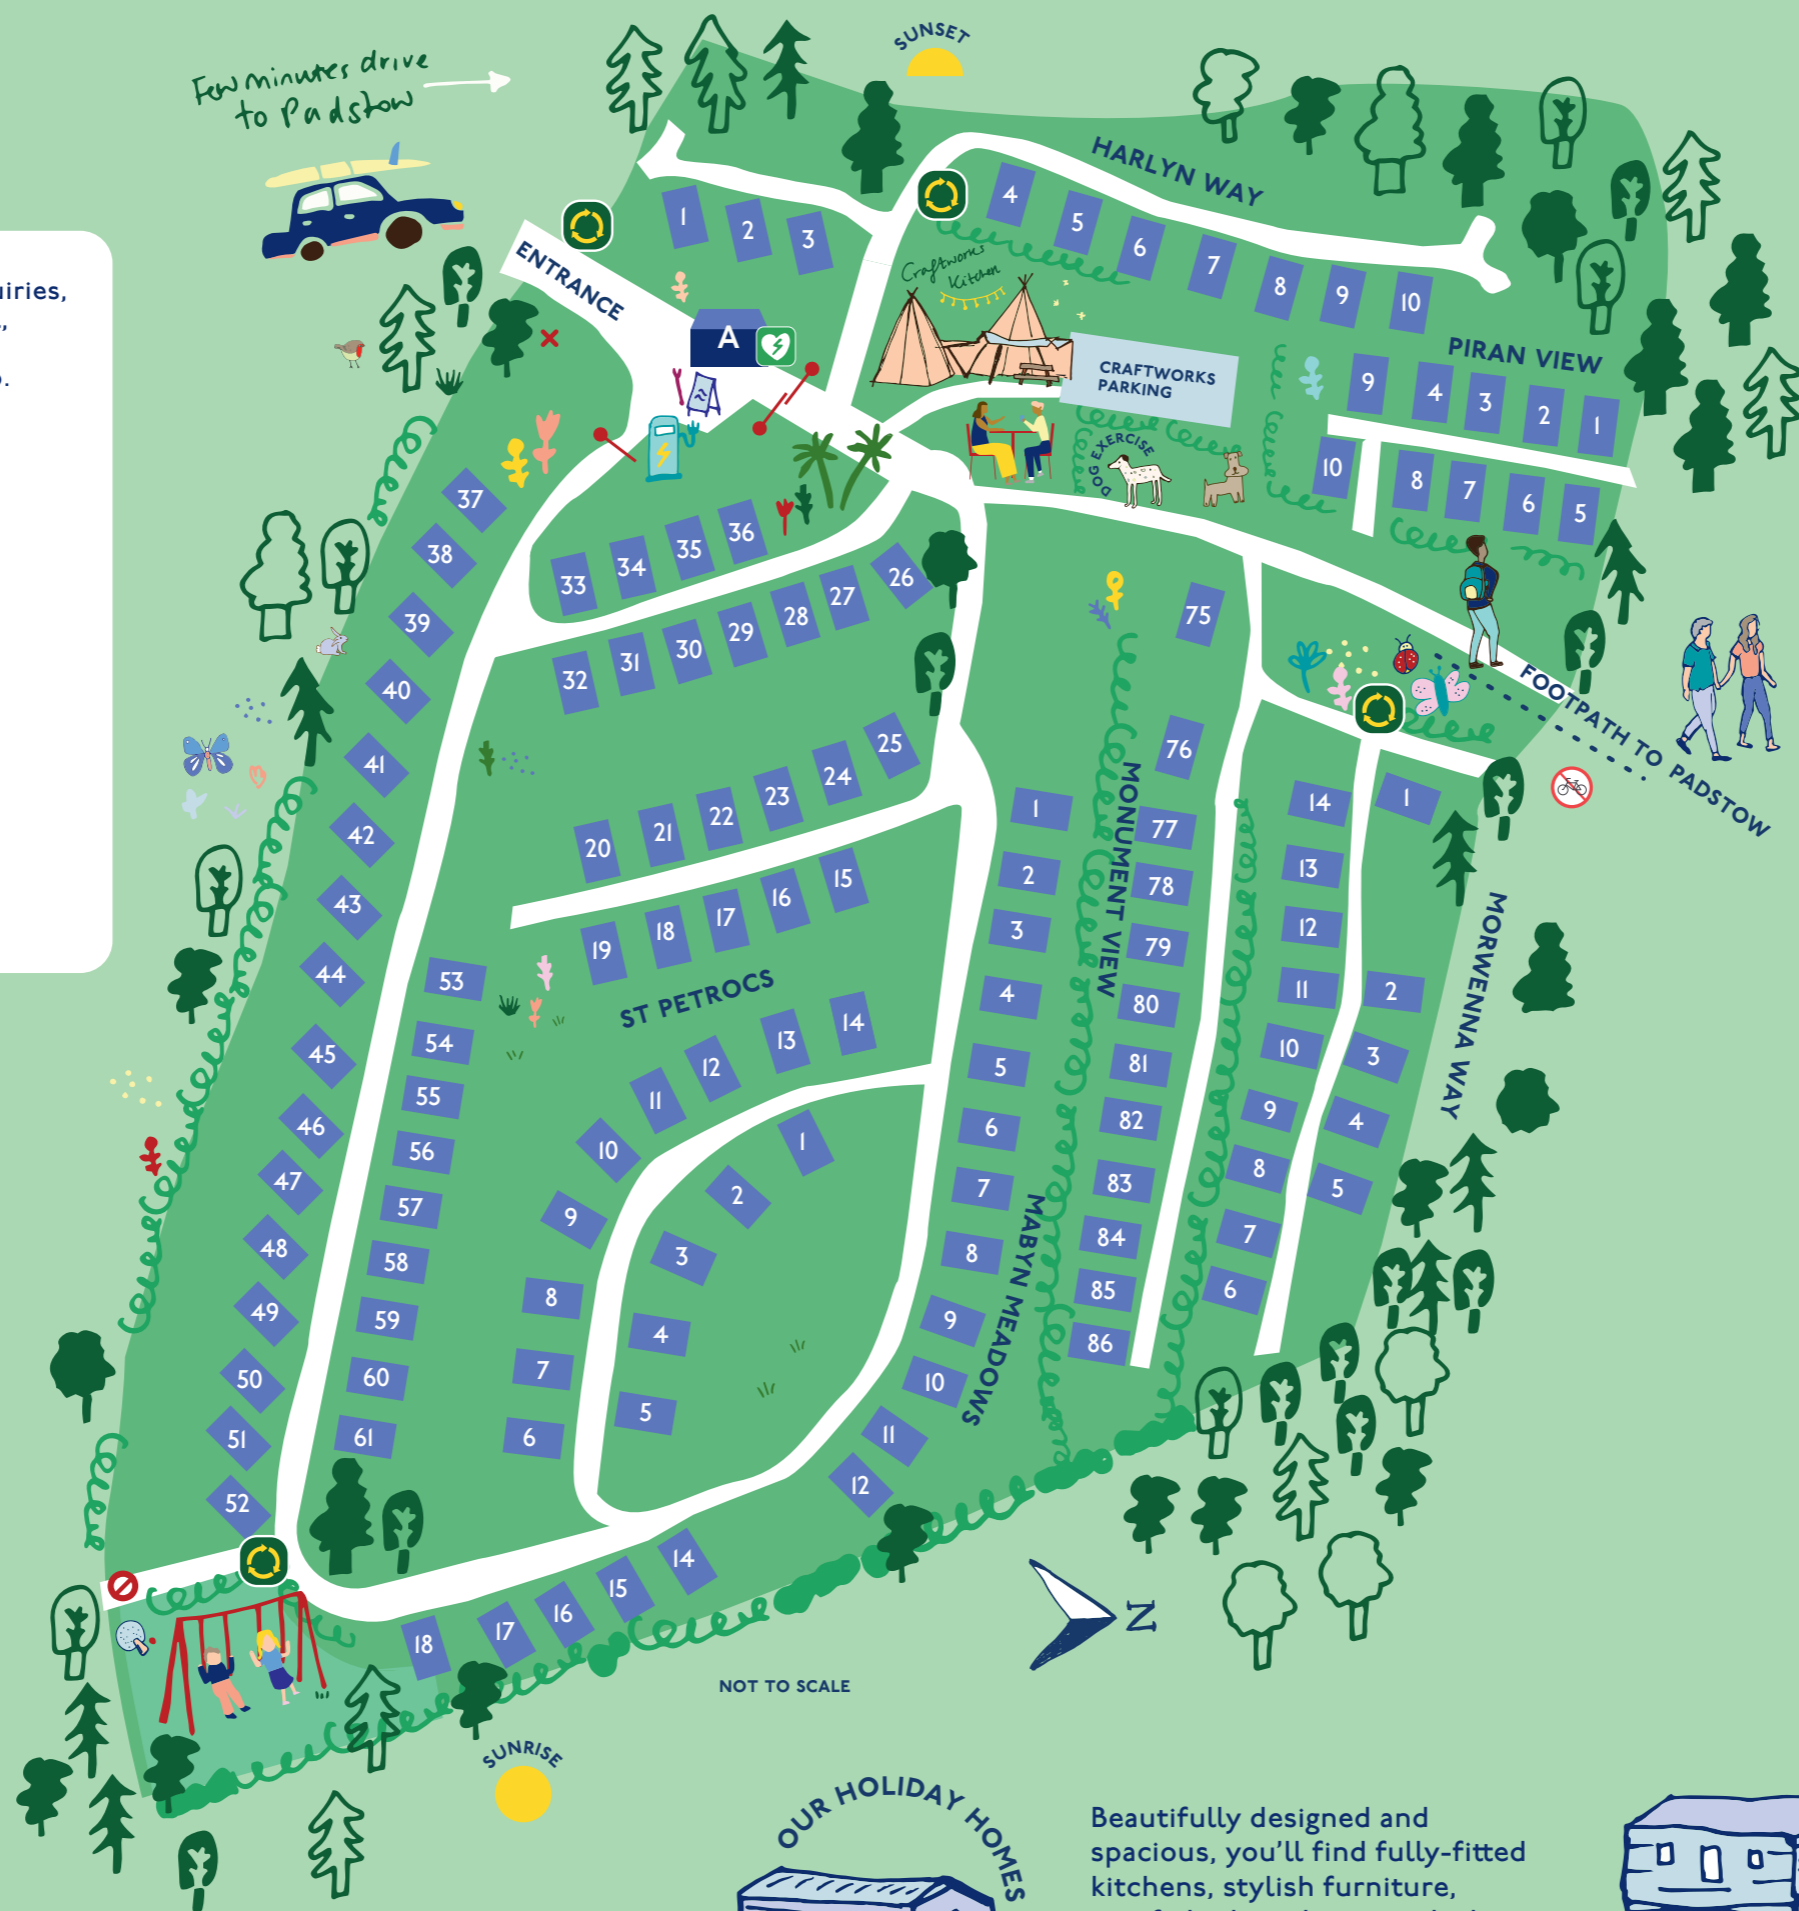

-  Reception, shop, sales enquiries, dog treat stand, water refill, games library, beach litter picking station & book swap. Ask at reception about laundry facilities.
-  Holiday home
-  Emergency assembly point
-  Bins & recycling
-  Dog & wetsuit shower
-  Craftworks Secret Garden restaurant
-  Bug B&B
-  Table tennis
-  Electric car charging point
-  Defibrillator