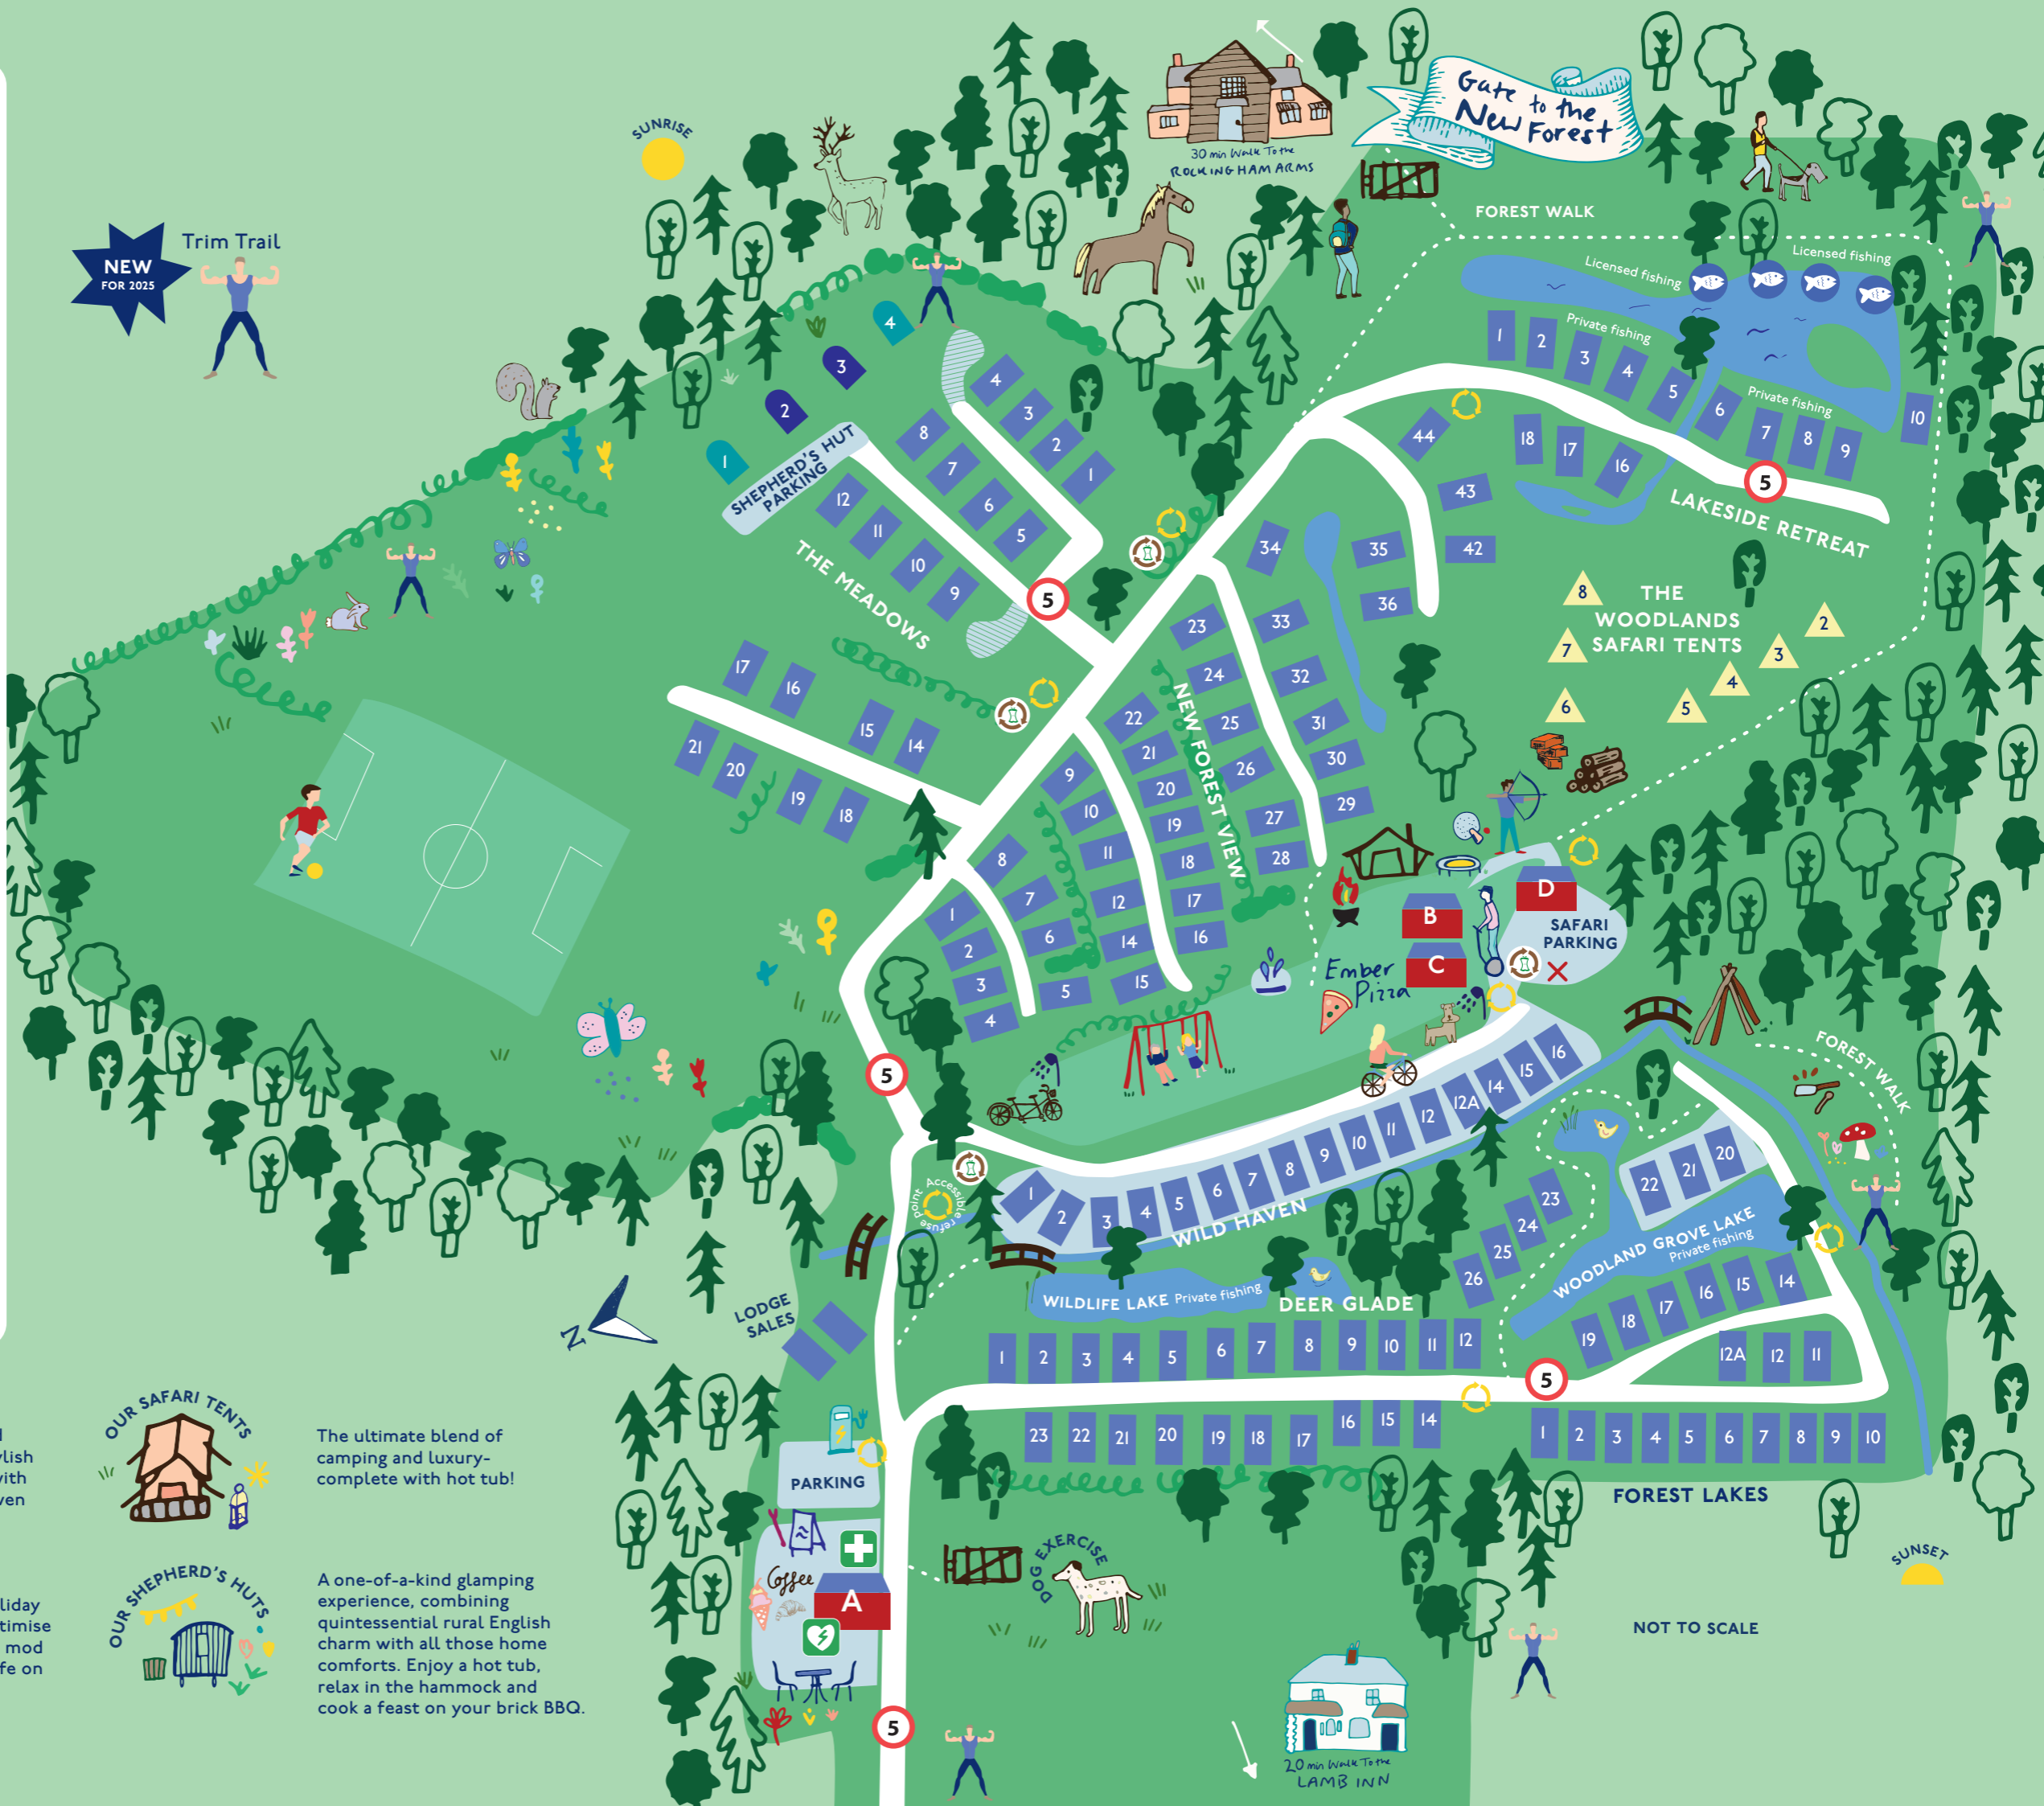

- Reception, park shop, sales enquiries, toilets, first aid
- Laundry room, toilets, Ember Pizzeria & Bar
- Book library, water refill and bike hire
- Activities hub - archery, shooting and darts
- Forest litter picking station
- For fishing book at reception
- Junior trampolining
- Table tennis & petanque court
- Meet here for den building & fire making activities
- Mud kitchen & fairy garden
- Segway meeting point
- Splash pad
- Ember Pizza
- Safari activity tent
- Communal fire pit
- BBQ bricks & wood store for safari tents
- Licensed fishing points
- Bins & recycling
- Food waste
- Bike shower
- Dog shower
- First aid & defibrillator
- Emergency assembly point
- Electric car charging points
- Trim Trail stations
- Keep our park safe please drive 5mph
- Holiday home
- Safari tent
- Woodland Hideaway Shepherd's hut
- Forest Snug Shepherd's hut
- Turning space

NEW FOR 2025
Trim Trail

OUR HOLIDAY HOMES

Beautifully designed and spacious, you'll find fully-fitted kitchens, stylish furniture, comfy beds with private decking. Some even come with hot tubs.

OUR SAFARI TENTS

The ultimate blend of camping and luxury - complete with hot tub!

OUR LUXURY LODGES

More space than our Holiday Homes, these lodges optimise the extra space with the mod cons that make family life on holiday easier.

OUR SHEPHERD'S HUTS

A one-of-a-kind glamping experience, combining quintessential rural English charm with all those home comforts. Enjoy a hot tub, relax in the hammock and cook a feast on your brick BBQ.

NOT TO SCALE

20 min walk to the LAMB INN